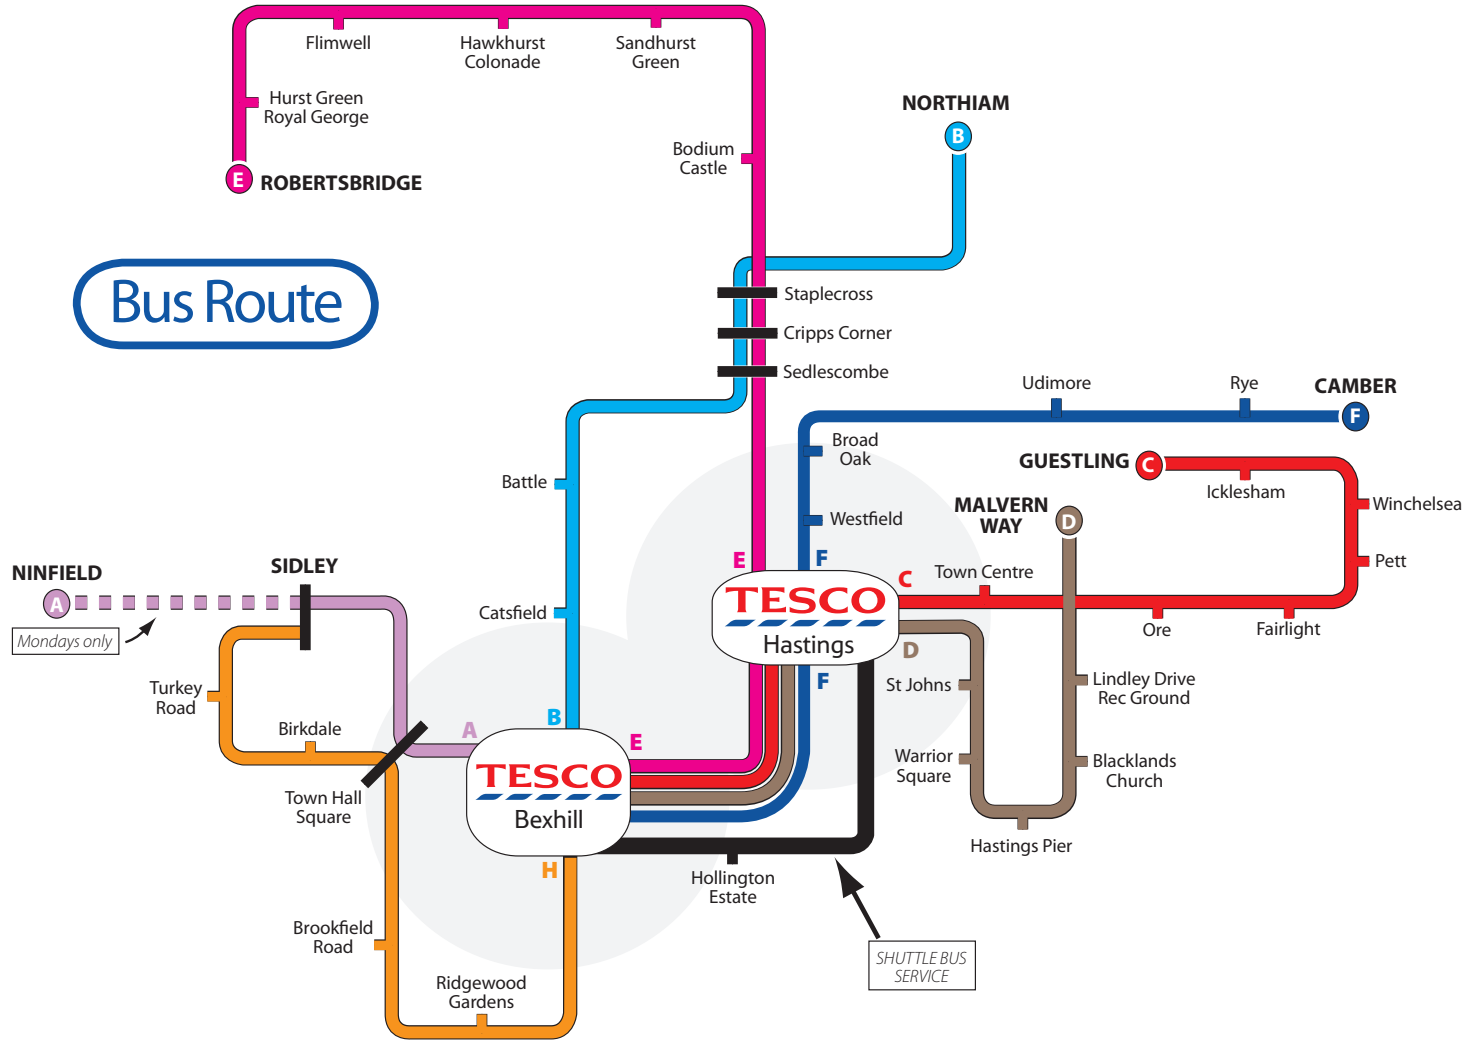

Location	Bus	Days of operation
Devonshire Road	A	Mondays, Wednesdays, Fridays
Elphinstone Road	D	Fridays
Fairlight (Cove Hotel)	C	Fridays
Fern Road	D	Thursdays
Filsham Road	D	Thursdays
Flimwell	E	Mondays
Guestling	C	Fridays
Gunters Lane	H	Mondays, Tuesdays, Wednesdays
Halton Flats	C	Fridays
Harrow Junction	F	Tuesdays
Hastings Pier	D	Thursdays
Hawkhurst	E	Mondays
Hurst Green	E	Mondays

Location	Bus	Days of operation
Icklesham	C	Fridays
Lundley Drive	D	Fridays
Malvern Way	D	Thursdays
Nazareth House	A	Mondays, Wednesdays, Fridays
Ninfield	A	Mondays
Northiam	B	Wednesdays
Ore	C	Fridays
Pebsham Estate	A	Mondays, Wednesdays, Fridays
Pett Level	C	Fridays
Queens Road	D	Thursdays
Ridgewood Gardens	H	Mondays, Tuesdays, Wednesdays
Robertsbridge	E	Mondays
Rye	F	Tuesdays
Sandhurst Green	E	Mondays
Sea Road	H	Mondays, Tuesdays, Wednesdays
Sedlescombe	B	Wednesdays
	E	Mondays
Sidley	A	Mondays, Wednesdays, Fridays
	H	Mondays, Tuesdays, Wednesdays
Staplecross	B	Wednesdays
	E	Mondays
St Leonards	D	Thursdays
St Johns	D	Thursdays
Tilling Green	F	Tuesdays
The Green	D	Thursdays
Town Centre	C	Fridays
Town Hall Square	A	Mondays, Wednesdays, Fridays
	H	Mondays, Tuesdays, Wednesdays
Turkey Road	H	Mondays, Tuesdays, Wednesdays
Udimore	F	Tuesdays
Warrior Square	D	Thursdays
Westfield School	F	Tuesdays
Whitefriars Hotel	C	Fridays
Winchelsea Beach	C	Fridays
Winchelsea New Inn	C	Fridays

A Ninfield - Sidley - TESCO via Pebsham Estate

Monday, Wednesday & Friday

Ninfield, Lower Street	0910*	1250*
Sidley, Southlands Road	0915	1245
Sidley, Payless	0920	1240
Town Hall Square	0925	1235
Devonshire Road	0930	1230
Nazareth House	0935	1225
Pebsham Estate	0940	1220
TESCO Bexhill arr	0945	-
TESCO Bexhill dep	-	1215

*-Mondays only

B Northiam - TESCO via Sedlescombe Village

Wednesdays only

Northiam, Goddens Hill	1030	1408
Staplecross, Cross Inn	1040	1358
Cripps Corner	1045	1353
Sedlescombe Village	1048	1350
Battle Marley, Gardens	1053	1345
Battle, Virgins Lane	1058	1340
Battle, Fire Station	1100	1338
Battle Abbey	1103	1335
Catsfield	1113	1327
TESCO Bexhill arr	1130	-
TESCO Bexhill dep	-	1310

C Guestling - TESCO via Pett Level

Fridays only

Guestling, White Hart	0915	1325
Icklesham, Goldenhurst Green	0923	1317
Winchelsea, New Inn	0927	1313
Winchelsea Beach	0935	1305
Pett Level	0940	1300
Fairlight Cove, Hotel	0945	1255
Ore, rear of Oddfellows Arms	0955	1245
Halton Flats	0957	1242
Whitefriars Hotel	1000	1240
Town Centre	1005	1235
Bohemia Road	1010	1230
TESCO Hastings dep	1015	-
TESCO Bexhill arr	1035	-
TESCO Hastings dep	-	1225
TESCO Bexhill dep	-	1205